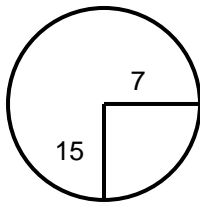

2020 WMGA Mid-Am

Hole Locations

Montgomery Country Club

Round 1 - 10/19/2020

Hole: 1 Depth: 25 +7
(from center)

Hole: 7 Depth: 29 +2
(from center)

Hole: 13 Depth: 38 -2
(from center)

Hole: 2 Depth: 27 +4
(from center)

Hole: 8 Depth: 29 -3
(from center)

Hole: 14 Depth: 27 +1
(from center)

Hole: 3 Depth: 24 +2
(from center)

Hole: 9 Depth: 42 0
(from center)

Hole: 15 Depth: 26 -3
(from center)

Hole: 4 Depth: 38 +12
(from center)

Hole: 10 Depth: 30 0
(from center)

Hole: 16 Depth: 26 +2
(from center)

Hole: 5 Depth: 27 +3
(from center)

Hole: 11 Depth: 22 +1
(from center)

Hole: 17 Depth: 28 +1
(from center)

Hole: 6 Depth: 27 -3
(from center)

Hole: 12 Depth: 29 +4
(from center)

Hole: 18 Depth: 33 +1
(from center)