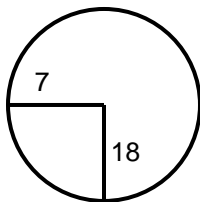

2020 WMGA Mid-Am

Hole Locations

Montgomery Country Club

Round 1 - 10/19/2020

Hole: 1 Depth: 25 +7
(from center)

Hole: 7 Depth: 29 +2
(from center)

Hole: 13 Depth: 38 -2
(from center)

Hole: 2 Depth: 27 +4
(from center)

Hole: 8 Depth: 29 -3
(from center)

Hole: 14 Depth: 27 +1
(from center)

Hole: 3 Depth: 24 +2
(from center)

Hole: 9 Depth: 42 0
(from center)

Hole: 15 Depth: 26 -3
(from center)

Hole: 4 Depth: 38 +12
(from center)

Hole: 10 Depth: 30 0
(from center)

Hole: 16 Depth: 26 +2
(from center)

Hole: 5 Depth: 27 +3
(from center)

Hole: 11 Depth: 22 +1
(from center)

Hole: 17 Depth: 28 +1
(from center)

Hole: 6 Depth: 27 -3
(from center)

Hole: 12 Depth: 29 +4
(from center)

Hole: 18 Depth: 33 +1
(from center)