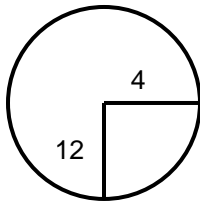

2020 WMGA Mid-Am

Hole Locations

Montgomery Country Club

Round 1 - 10/19/2020

Hole: 1 Depth: 25 +7
(from center)

Hole: 7 Depth: 29 +2
(from center)

Hole: 13 Depth: 38 -2
(from center)

Hole: 2 Depth: 27 +4
(from center)

Hole: 8 Depth: 29 -3
(from center)

Hole: 14 Depth: 27 +1
(from center)

Hole: 3 Depth: 24 +2
(from center)

Hole: 9 Depth: 42 0
(from center)

Hole: 15 Depth: 26 -3
(from center)

Hole: 4 Depth: 38 +12
(from center)

Hole: 10 Depth: 30 0
(from center)

Hole: 16 Depth: 26 +2
(from center)

Hole: 5 Depth: 27 +3
(from center)

Hole: 11 Depth: 22 +1
(from center)

Hole: 17 Depth: 28 +1
(from center)

Hole: 6 Depth: 27 -3
(from center)

Hole: 12 Depth: 29 +4
(from center)

Hole: 18 Depth: 33 +1
(from center)