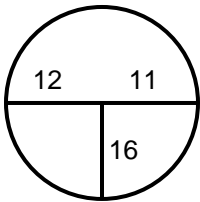

2020 WMGA Mid-Am

Hole Locations

Montgomery Country Club

Round 1 - 10/19/2020

Hole: 1 Depth: 25 +7
(from center)

Hole: 7 Depth: 29 +2
(from center)

Hole: 13 Depth: 38 -2
(from center)

Hole: 2 Depth: 27 +4
(from center)

Hole: 8 Depth: 29 -3
(from center)

Hole: 14 Depth: 27 +1
(from center)

Hole: 3 Depth: 24 +2
(from center)

Hole: 9 Depth: 42 0
(from center)

Hole: 15 Depth: 26 -3
(from center)

Hole: 4 Depth: 38 +12
(from center)

Hole: 10 Depth: 30 0
(from center)

Hole: 16 Depth: 26 +2
(from center)

Hole: 5 Depth: 27 +3
(from center)

Hole: 11 Depth: 22 +1
(from center)

Hole: 17 Depth: 28 +1
(from center)

Hole: 6 Depth: 27 -3
(from center)

Hole: 12 Depth: 29 +4
(from center)

Hole: 18 Depth: 33 +1
(from center)