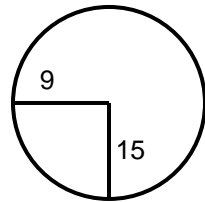

2020 WMGA Mid-Am

Hole Locations

Montgomery Country Club

Round 1 - 10/19/2020

Hole: 1 Depth: 25 +7
(from center)

Hole: 7 Depth: 29 +2
(from center)

Hole: 13 Depth: 38 -2
(from center)

Hole: 2 Depth: 27 +4
(from center)

Hole: 8 Depth: 29 -3
(from center)

Hole: 14 Depth: 27 +1
(from center)

Hole: 3 Depth: 24 +2
(from center)

Hole: 9 Depth: 42 0
(from center)

Hole: 15 Depth: 26 -3
(from center)

Hole: 4 Depth: 38 +12
(from center)

Hole: 10 Depth: 30 0
(from center)

Hole: 16 Depth: 26 +2
(from center)

Hole: 5 Depth: 27 +3
(from center)

Hole: 11 Depth: 22 +1
(from center)

Hole: 17 Depth: 28 +1
(from center)

Hole: 6 Depth: 27 -3
(from center)

Hole: 12 Depth: 29 +4
(from center)

Hole: 18 Depth: 33 +1
(from center)