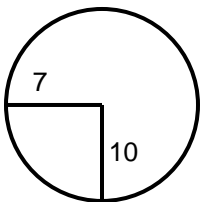

2020 WMGA Mid-Am

Hole Locations

Montgomery Country Club

Round 1 - 10/19/2020

Hole: 1 Depth: 25 +7
(from center)

Hole: 7 Depth: 29 +2
(from center)

Hole: 13 Depth: 38 -2
(from center)

Hole: 2 Depth: 27 +4
(from center)

Hole: 8 Depth: 29 -3
(from center)

Hole: 14 Depth: 27 +1
(from center)

Hole: 3 Depth: 24 +2
(from center)

Hole: 9 Depth: 42 0
(from center)

Hole: 15 Depth: 26 -3
(from center)

Hole: 4 Depth: 38 +12
(from center)

Hole: 10 Depth: 30 0
(from center)

Hole: 16 Depth: 26 +2
(from center)

Hole: 5 Depth: 27 +3
(from center)

Hole: 11 Depth: 22 +1
(from center)

Hole: 17 Depth: 28 +1
(from center)

Hole: 6 Depth: 27 -3
(from center)

Hole: 12 Depth: 29 +4
(from center)

Hole: 18 Depth: 33 +1
(from center)