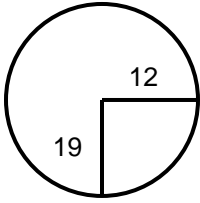

2020 WMGA Mid-Am

Hole Locations

Montgomery Country Club

Round 1 - 10/19/2020

Hole: 1 Depth: 25 +7
(from center)

Hole: 7 Depth: 29 +2
(from center)

Hole: 13 Depth: 38 -2
(from center)

Hole: 2 Depth: 27 +4
(from center)

Hole: 8 Depth: 29 -3
(from center)

Hole: 14 Depth: 27 +1
(from center)

Hole: 3 Depth: 24 +2
(from center)

Hole: 9 Depth: 42 0
(from center)

Hole: 15 Depth: 26 -3
(from center)

Hole: 4 Depth: 38 +12
(from center)

Hole: 10 Depth: 30 0
(from center)

Hole: 16 Depth: 26 +2
(from center)

Hole: 5 Depth: 27 +3
(from center)

Hole: 11 Depth: 22 +1
(from center)

Hole: 17 Depth: 28 +1
(from center)

Hole: 6 Depth: 27 -3
(from center)

Hole: 12 Depth: 29 +4
(from center)

Hole: 18 Depth: 33 +1
(from center)