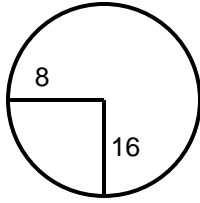

2020 WMGA Mid-Am

Hole Locations

Montgomery Country Club

Round 1 - 10/19/2020

Hole: 1 Depth: 25 +7
(from center)

Hole: 7 Depth: 29 +2
(from center)

Hole: 13 Depth: 38 -2
(from center)

Hole: 2 Depth: 27 +4
(from center)

Hole: 8 Depth: 29 -3
(from center)

Hole: 14 Depth: 27 +1
(from center)

Hole: 3 Depth: 24 +2
(from center)

Hole: 9 Depth: 42 0
(from center)

Hole: 15 Depth: 26 -3
(from center)

Hole: 4 Depth: 38 +12
(from center)

Hole: 10 Depth: 30 0
(from center)

Hole: 16 Depth: 26 +2
(from center)

Hole: 5 Depth: 27 +3
(from center)

Hole: 11 Depth: 22 +1
(from center)

Hole: 17 Depth: 28 +1
(from center)

Hole: 6 Depth: 27 -3
(from center)

Hole: 12 Depth: 29 +4
(from center)

Hole: 18 Depth: 33 +1
(from center)