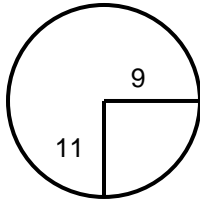

2020 WMGA Mid-Am

Hole Locations

Montgomery Country Club

Round 1 - 10/19/2020

Hole: 1 Depth: 25 +7
(from center)

Hole: 7 Depth: 29 +2
(from center)

Hole: 13 Depth: 38 -2
(from center)

Hole: 2 Depth: 27 +4
(from center)

Hole: 8 Depth: 29 -3
(from center)

Hole: 14 Depth: 27 +1
(from center)

Hole: 3 Depth: 24 +2
(from center)

Hole: 9 Depth: 42 0
(from center)

Hole: 15 Depth: 26 -3
(from center)

Hole: 4 Depth: 38 +12
(from center)

Hole: 10 Depth: 30 0
(from center)

Hole: 16 Depth: 26 +2
(from center)

Hole: 5 Depth: 27 +3
(from center)

Hole: 11 Depth: 22 +1
(from center)

Hole: 17 Depth: 28 +1
(from center)

Hole: 6 Depth: 27 -3
(from center)

Hole: 12 Depth: 29 +4
(from center)

Hole: 18 Depth: 33 +1
(from center)