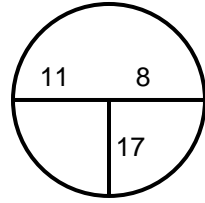

2020 WMGA Mid-Am

Hole Locations

Montgomery Country Club

Round 1 - 10/19/2020

Hole: 1 Depth: 25 +7
(from center)

Hole: 7 Depth: 29 +2
(from center)

Hole: 13 Depth: 38 -2
(from center)

Hole: 2 Depth: 27 +4
(from center)

Hole: 8 Depth: 29 -3
(from center)

Hole: 14 Depth: 27 +1
(from center)

Hole: 3 Depth: 24 +2
(from center)

Hole: 9 Depth: 42 0
(from center)

Hole: 15 Depth: 26 -3
(from center)

Hole: 4 Depth: 38 +12
(from center)

Hole: 10 Depth: 30 0
(from center)

Hole: 16 Depth: 26 +2
(from center)

Hole: 5 Depth: 27 +3
(from center)

Hole: 11 Depth: 22 +1
(from center)

Hole: 17 Depth: 28 +1
(from center)

Hole: 6 Depth: 27 -3
(from center)

Hole: 12 Depth: 29 +4
(from center)

Hole: 18 Depth: 33 +1
(from center)