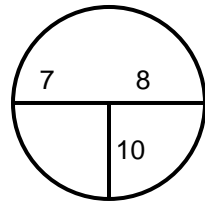

2020 WMGA Mid-Am

Hole Locations

Montgomery Country Club

Round 1 - 10/19/2020

Hole: 1 Depth: 25 +7
(from center)

Hole: 7 Depth: 29 +2
(from center)

Hole: 13 Depth: 38 -2
(from center)

Hole: 2 Depth: 27 +4
(from center)

Hole: 8 Depth: 29 -3
(from center)

Hole: 14 Depth: 27 +1
(from center)

Hole: 3 Depth: 24 +2
(from center)

Hole: 9 Depth: 42 0
(from center)

Hole: 15 Depth: 26 -3
(from center)

Hole: 4 Depth: 38 +12
(from center)

Hole: 10 Depth: 30 0
(from center)

Hole: 16 Depth: 26 +2
(from center)

Hole: 5 Depth: 27 +3
(from center)

Hole: 11 Depth: 22 +1
(from center)

Hole: 17 Depth: 28 +1
(from center)

Hole: 6 Depth: 27 -3
(from center)

Hole: 12 Depth: 29 +4
(from center)

Hole: 18 Depth: 33 +1
(from center)