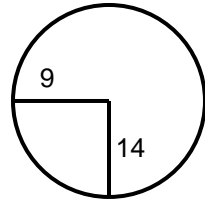

2020 WMGA Mid-Am

Hole Locations

Montgomery Country Club

Round 1 - 10/19/2020

Hole: 1 Depth: 25 +7
(from center)

Hole: 7 Depth: 29 +2
(from center)

Hole: 13 Depth: 38 -2
(from center)

Hole: 2 Depth: 27 +4
(from center)

Hole: 8 Depth: 29 -3
(from center)

Hole: 14 Depth: 27 +1
(from center)

Hole: 3 Depth: 24 +2
(from center)

Hole: 9 Depth: 42 0
(from center)

Hole: 15 Depth: 26 -3
(from center)

Hole: 4 Depth: 38 +12
(from center)

Hole: 10 Depth: 30 0
(from center)

Hole: 16 Depth: 26 +2
(from center)

Hole: 5 Depth: 27 +3
(from center)

Hole: 11 Depth: 22 +1
(from center)

Hole: 17 Depth: 28 +1
(from center)

Hole: 6 Depth: 27 -3
(from center)

Hole: 12 Depth: 29 +4
(from center)

Hole: 18 Depth: 33 +1
(from center)