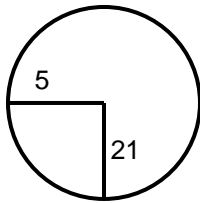

2020 WMGA Mid-Am

Hole Locations

Montgomery Country Club

Round 1 - 10/19/2020

Hole: 1 Depth: 25 +7
(from center)

Hole: 7 Depth: 29 +2
(from center)

Hole: 13 Depth: 38 -2
(from center)

Hole: 2 Depth: 27 +4
(from center)

Hole: 8 Depth: 29 -3
(from center)

Hole: 14 Depth: 27 +1
(from center)

Hole: 3 Depth: 24 +2
(from center)

Hole: 9 Depth: 42 0
(from center)

Hole: 15 Depth: 26 -3
(from center)

Hole: 4 Depth: 38 +12
(from center)

Hole: 10 Depth: 30 0
(from center)

Hole: 16 Depth: 26 +2
(from center)

Hole: 5 Depth: 27 +3
(from center)

Hole: 11 Depth: 22 +1
(from center)

Hole: 17 Depth: 28 +1
(from center)

Hole: 6 Depth: 27 -3
(from center)

Hole: 12 Depth: 29 +4
(from center)

Hole: 18 Depth: 33 +1
(from center)