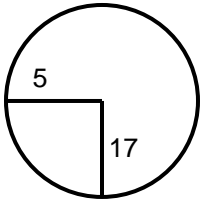

2020 WMGA Mid-Am

Hole Locations

Montgomery Country Club

Round 1 - 10/19/2020

Hole: 1 Depth: 25 +7
(from center)

Hole: 7 Depth: 29 +2
(from center)

Hole: 13 Depth: 38 -2
(from center)

Hole: 2 Depth: 27 +4
(from center)

Hole: 8 Depth: 29 -3
(from center)

Hole: 14 Depth: 27 +1
(from center)

Hole: 3 Depth: 24 +2
(from center)

Hole: 9 Depth: 42 0
(from center)

Hole: 15 Depth: 26 -3
(from center)

Hole: 4 Depth: 38 +12
(from center)

Hole: 10 Depth: 30 0
(from center)

Hole: 16 Depth: 26 +2
(from center)

Hole: 5 Depth: 27 +3
(from center)

Hole: 11 Depth: 22 +1
(from center)

Hole: 17 Depth: 28 +1
(from center)

Hole: 6 Depth: 27 -3
(from center)

Hole: 12 Depth: 29 +4
(from center)

Hole: 18 Depth: 33 +1
(from center)