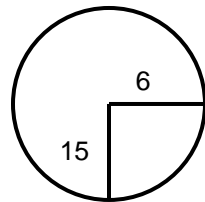

2020 WMGA Mid-Am

Hole Locations

Montgomery Country Club

Round 1 - 10/19/2020

Hole: 1 Depth: 25 +7
(from center)

Hole: 7 Depth: 29 +2
(from center)

Hole: 13 Depth: 38 -2
(from center)

Hole: 2 Depth: 27 +4
(from center)

Hole: 8 Depth: 29 -3
(from center)

Hole: 14 Depth: 27 +1
(from center)

Hole: 3 Depth: 24 +2
(from center)

Hole: 9 Depth: 42 0
(from center)

Hole: 15 Depth: 26 -3
(from center)

Hole: 4 Depth: 38 +12
(from center)

Hole: 10 Depth: 30 0
(from center)

Hole: 16 Depth: 26 +2
(from center)

Hole: 5 Depth: 27 +3
(from center)

Hole: 11 Depth: 22 +1
(from center)

Hole: 17 Depth: 28 +1
(from center)

Hole: 6 Depth: 27 -3
(from center)

Hole: 12 Depth: 29 +4
(from center)

Hole: 18 Depth: 33 +1
(from center)