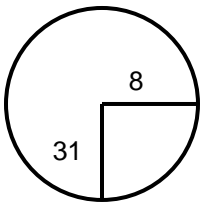

2020 WMGA Mid-Am

Hole Locations

Montgomery Country Club

Round 1 - 10/19/2020

Hole: 1 Depth: 25 +7
(from center)

Hole: 7 Depth: 29 +2
(from center)

Hole: 13 Depth: 38 -2
(from center)

Hole: 2 Depth: 27 +4
(from center)

Hole: 8 Depth: 29 -3
(from center)

Hole: 14 Depth: 27 +1
(from center)

Hole: 3 Depth: 24 +2
(from center)

Hole: 9 Depth: 42 0
(from center)

Hole: 15 Depth: 26 -3
(from center)

Hole: 4 Depth: 38 +12
(from center)

Hole: 10 Depth: 30 0
(from center)

Hole: 16 Depth: 26 +2
(from center)

Hole: 5 Depth: 27 +3
(from center)

Hole: 11 Depth: 22 +1
(from center)

Hole: 17 Depth: 28 +1
(from center)

Hole: 6 Depth: 27 -3
(from center)

Hole: 12 Depth: 29 +4
(from center)

Hole: 18 Depth: 33 +1
(from center)