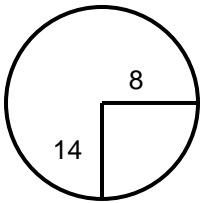

2020 WMGA Mid-Am

Hole Locations

Montgomery Country Club

Round 1 - 10/19/2020

Hole: 1 Depth: 25 +7
(from center)

Hole: 7 Depth: 29 +2
(from center)

Hole: 13 Depth: 38 -2
(from center)

Hole: 2 Depth: 27 +4
(from center)

Hole: 8 Depth: 29 -3
(from center)

Hole: 14 Depth: 27 +1
(from center)

Hole: 3 Depth: 24 +2
(from center)

Hole: 9 Depth: 42 0
(from center)

Hole: 15 Depth: 26 -3
(from center)

Hole: 4 Depth: 38 +12
(from center)

Hole: 10 Depth: 30 0
(from center)

Hole: 16 Depth: 26 +2
(from center)

Hole: 5 Depth: 27 +3
(from center)

Hole: 11 Depth: 22 +1
(from center)

Hole: 17 Depth: 28 +1
(from center)

Hole: 6 Depth: 27 -3
(from center)

Hole: 12 Depth: 29 +4
(from center)

Hole: 18 Depth: 33 +1
(from center)