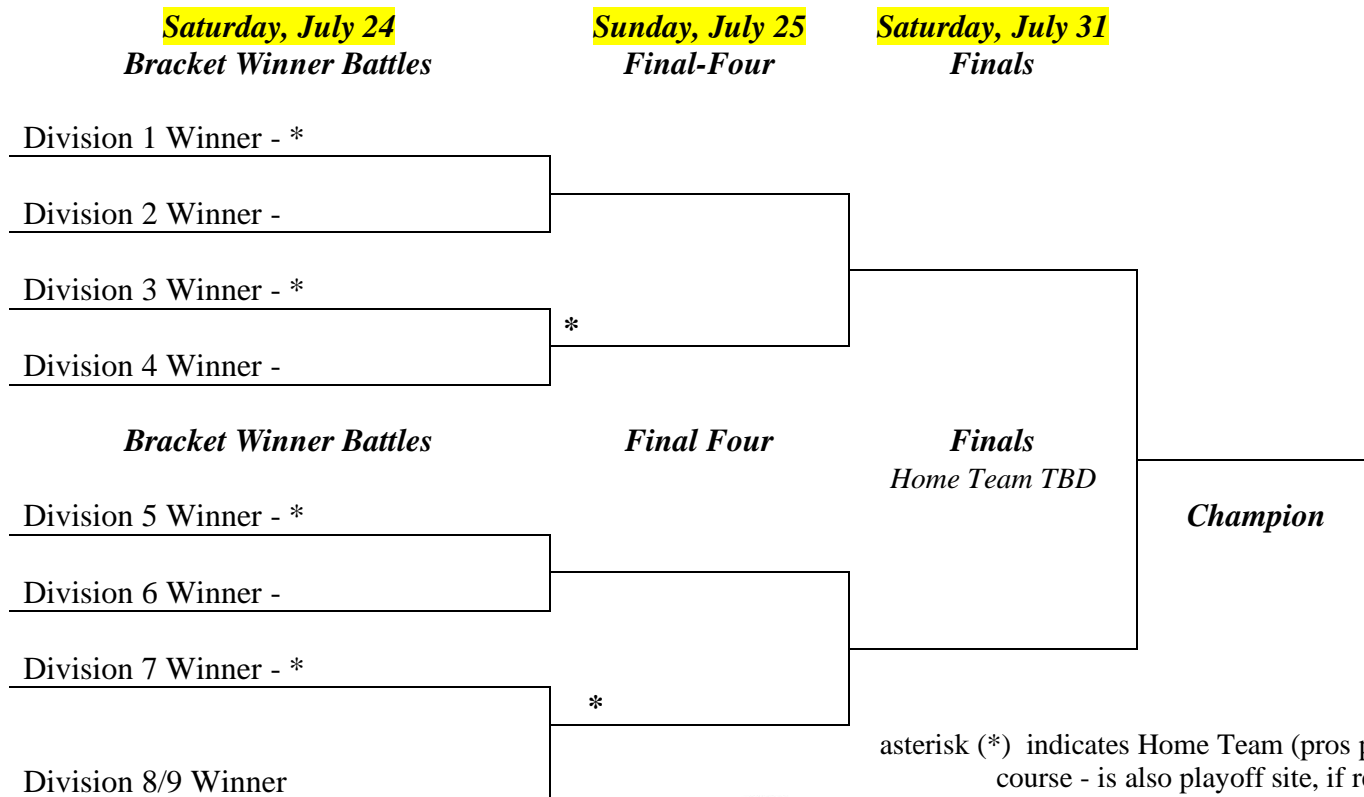

Round 1 Sat, Jul 10	Crofton CC *	A*	Vs	D	Bye
	Univ of Md GC *	B*	Vs	C	CC Fairfax
Round 2 Sun, Jul 11	Crofton CC	A	Vs	C*	CC Fairfax *
	Univ of Md GC	B	Vs	D*	Bye *
Round 3 Sat, Jul 17	Crofton CC *	A*	Vs	B	Univ of Md GC
	CC Fairfax *	C*	Vs	D	Bye

Sunday July 18 – Make-Up date and Match between Division 8 and Division 9 winners. **Home team to be decided by coin toss** – teams will be notified who is home and who is away.

That winner will secure the number 8 seed below.

2021 Championship Ladder - Single Elimination Rounds

asterisk (*) indicates Home Team (pros play at home team course - is also playoff site, if required).