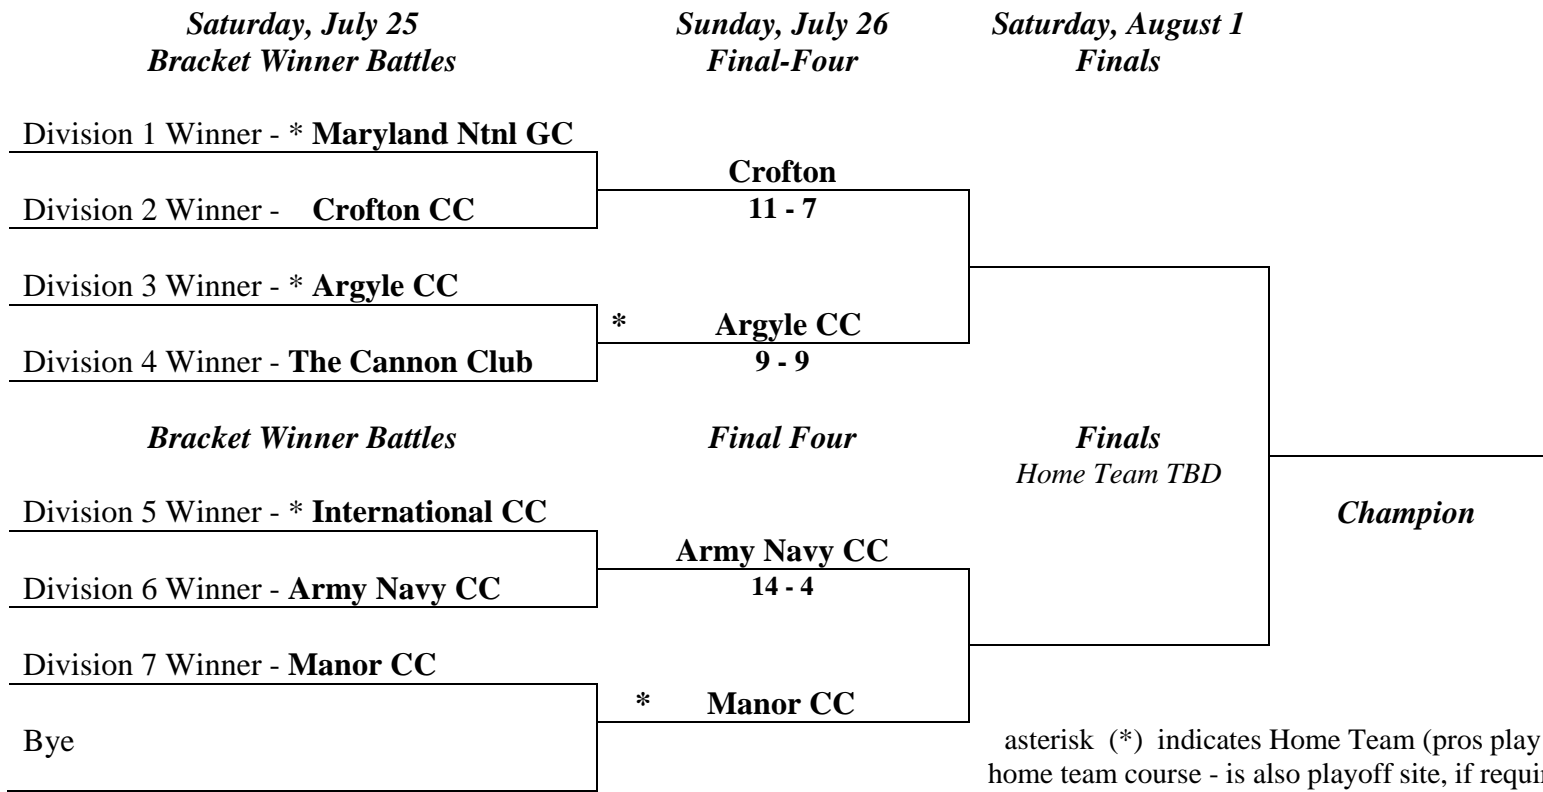

2020 Championship Ladder - Single Elimination Rounds

asterisk (*) indicates Home Team (pros play at home team course - is also playoff site, if required).