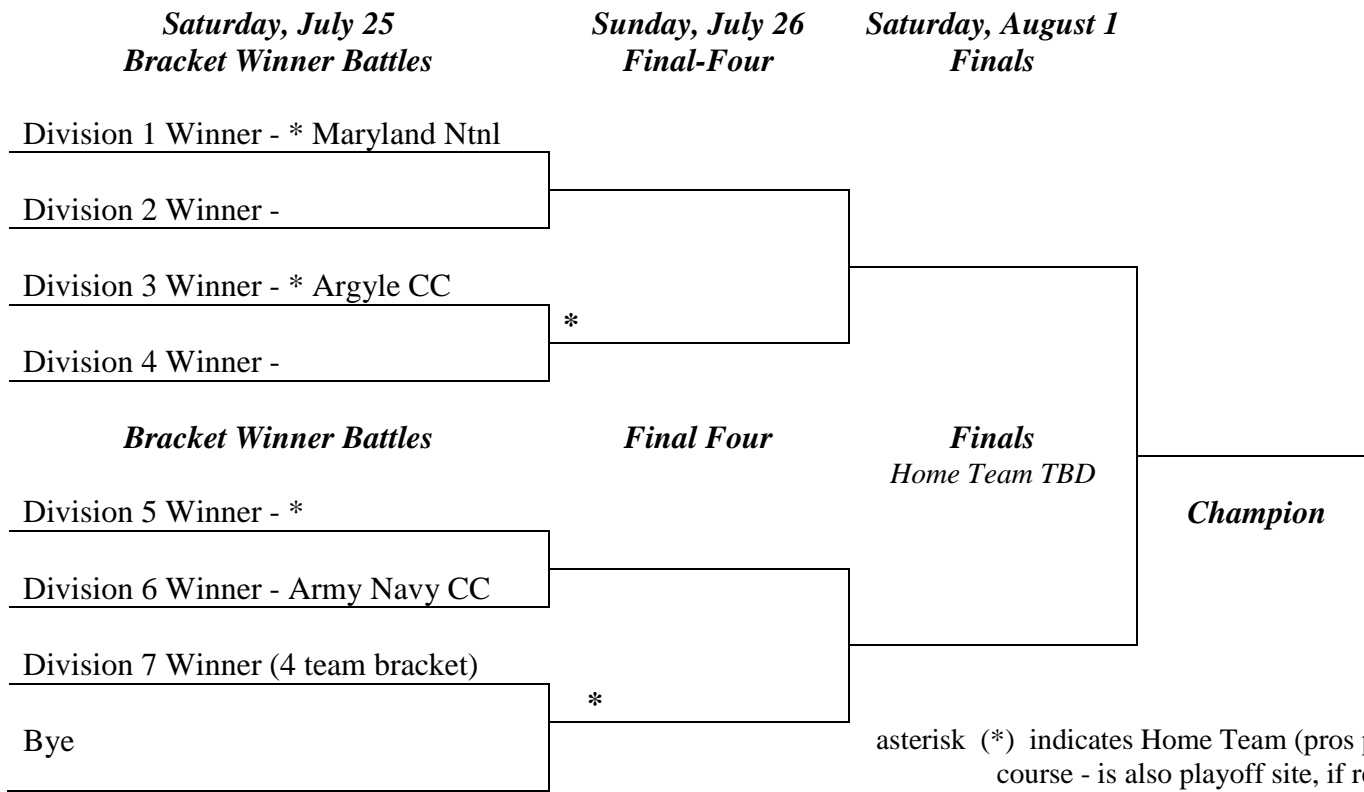

2020 Championship Ladder - Single Elimination Rounds

asterisk (*) indicates Home Team (pros play at home team course - is also playoff site, if required).