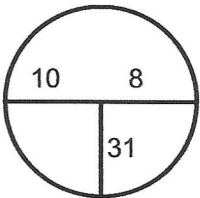

2020 Bubby Worsham Memorial

Hole Locations

Bethesda Country Club

Round 2 - Tuesday, Aug. 18, 2020

Hole: 1 Depth: 32 +8
(from center)

Hole: 7 Depth: 36 -6
(from center)

Hole: 13 Depth: 34 -8
(from center)

Hole: 2 Depth: 36 -9
(from center)

Hole: 8 Depth: 43 +5
(from center)

Hole: 14 Depth: 39 +6
(from center)

Hole: 3 Depth: 36 +13
(from center)

Hole: 9 Depth: 32 +5
(from center)

Hole: 15 Depth: 36 +2
(from center)

Hole: 4 Depth: 35 -2
(from center)

Hole: 10 Depth: 36 +9
(from center)

Hole: 16 Depth: 37 +3
(from center)

Hole: 5 Depth: 29 -6
(from center)

Hole: 11 Depth: 32 -2
(from center)

Hole: 17 Depth: 34 +4
(from center)

Hole: 6 Depth: 36 +10
(from center)

Hole: 12 Depth: 32 +10
(from center)

Hole: 18 Depth: 26 -5
(from center)