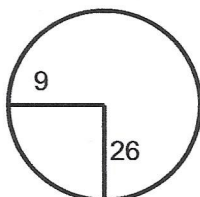

2020 Bubby Worsham Memorial

Hole Locations

Bethesda Country Club

Round 2 - Tuesday, Aug. 18, 2020

Hole: 1 Depth: 32 +8
(from center)

Hole: 7 Depth: 36 -6
(from center)

Hole: 13 Depth: 34 -8
(from center)

Hole: 2 Depth: 36 -9
(from center)

Hole: 8 Depth: 43 +5
(from center)

Hole: 14 Depth: 39 +6
(from center)

Hole: 3 Depth: 36 +13
(from center)

Hole: 9 Depth: 32 +5
(from center)

Hole: 15 Depth: 36 +2
(from center)

Hole: 4 Depth: 35 -2
(from center)

Hole: 10 Depth: 36 +9
(from center)

Hole: 16 Depth: 37 +3
(from center)

Hole: 5 Depth: 29 -6
(from center)

Hole: 11 Depth: 32 -2
(from center)

Hole: 17 Depth: 34 +4
(from center)

Hole: 6 Depth: 36 +10
(from center)

Hole: 12 Depth: 32 +10
(from center)

Hole: 18 Depth: 26 -5
(from center)