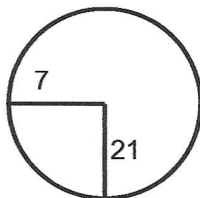

2020 Bubby Worsham Memorial

Hole Locations

Bethesda Country Club

Round 2 - Tuesday, Aug. 18, 2020

Hole: 1 Depth: 32 +8
(from center)

Hole: 7 Depth: 36 -6
(from center)

Hole: 13 Depth: 34 -8
(from center)

Hole: 2 Depth: 36 -9
(from center)

Hole: 8 Depth: 43 +5
(from center)

Hole: 14 Depth: 39 +6
(from center)

Hole: 3 Depth: 36 +13
(from center)

Hole: 9 Depth: 32 +5
(from center)

Hole: 15 Depth: 36 +2
(from center)

Hole: 4 Depth: 35 -2
(from center)

Hole: 10 Depth: 36 +9
(from center)

Hole: 16 Depth: 37 +3
(from center)

Hole: 5 Depth: 29 -6
(from center)

Hole: 11 Depth: 32 -2
(from center)

Hole: 17 Depth: 34 +4
(from center)

Hole: 6 Depth: 36 +10
(from center)

Hole: 12 Depth: 32 +10
(from center)

Hole: 18 Depth: 26 -5
(from center)