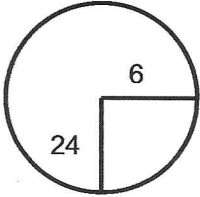

2020 Bubby Worsham Memorial

Hole Locations

Bethesda Country Club

Round 2 - Tuesday, Aug. 18, 2020

Hole: 1 Depth: 32 +8
(from center)

Hole: 7 Depth: 36 -6
(from center)

Hole: 13 Depth: 34 -8
(from center)

Hole: 2 Depth: 36 -9
(from center)

Hole: 8 Depth: 43 +5
(from center)

Hole: 14 Depth: 39 +6
(from center)

Hole: 3 Depth: 36 +13
(from center)

Hole: 9 Depth: 32 +5
(from center)

Hole: 15 Depth: 36 +2
(from center)

Hole: 4 Depth: 35 -2
(from center)

Hole: 10 Depth: 36 +9
(from center)

Hole: 16 Depth: 37 +3
(from center)

Hole: 5 Depth: 29 -6
(from center)

Hole: 11 Depth: 32 -2
(from center)

Hole: 17 Depth: 34 +4
(from center)

Hole: 6 Depth: 36 +10
(from center)

Hole: 12 Depth: 32 +10
(from center)

Hole: 18 Depth: 26 -5
(from center)