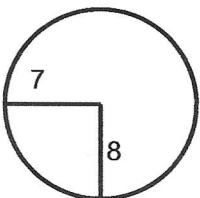

2020 Bubby Worsham Memorial

Hole Locations

Bethesda Country Club

Round 2 - Tuesday, Aug. 18, 2020

Hole: 1 Depth: 32 +8
(from center)

Hole: 7 Depth: 36 -6
(from center)

Hole: 13 Depth: 34 -8
(from center)

Hole: 2 Depth: 36 -9
(from center)

Hole: 8 Depth: 43 +5
(from center)

Hole: 14 Depth: 39 +6
(from center)

Hole: 3 Depth: 36 +13
(from center)

Hole: 9 Depth: 32 +5
(from center)

Hole: 15 Depth: 36 +2
(from center)

Hole: 4 Depth: 35 -2
(from center)

Hole: 10 Depth: 36 +9
(from center)

Hole: 16 Depth: 37 +3
(from center)

Hole: 5 Depth: 29 -6
(from center)

Hole: 11 Depth: 32 -2
(from center)

Hole: 17 Depth: 34 +4
(from center)

Hole: 6 Depth: 36 +10
(from center)

Hole: 12 Depth: 32 +10
(from center)

Hole: 18 Depth: 26 -5
(from center)