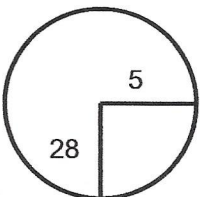

2020 Bubby Worsham Memorial

Hole Locations

Bethesda Country Club

Round 2 - Tuesday, Aug. 18, 2020

Hole: 1 Depth: 32 +8
(from center)

Hole: 7 Depth: 36 -6
(from center)

Hole: 13 Depth: 34 -8
(from center)

Hole: 2 Depth: 36 -9
(from center)

Hole: 8 Depth: 43 +5
(from center)

Hole: 14 Depth: 39 +6
(from center)

Hole: 3 Depth: 36 +13
(from center)

Hole: 9 Depth: 32 +5
(from center)

Hole: 15 Depth: 36 +2
(from center)

Hole: 4 Depth: 35 -2
(from center)

Hole: 10 Depth: 36 +9
(from center)

Hole: 16 Depth: 37 +3
(from center)

Hole: 5 Depth: 29 -6
(from center)

Hole: 11 Depth: 32 -2
(from center)

Hole: 17 Depth: 34 +4
(from center)

Hole: 6 Depth: 36 +10
(from center)

Hole: 12 Depth: 32 +10
(from center)

Hole: 18 Depth: 26 -5
(from center)