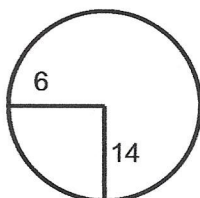

2020 Bubby Worsham Memorial

Hole Locations

Bethesda Country Club

Round 2 - Tuesday, Aug. 18, 2020

Hole: 1 Depth: 32 +8
(from center)

Hole: 7 Depth: 36 -6
(from center)

Hole: 13 Depth: 34 -8
(from center)

Hole: 2 Depth: 36 -9
(from center)

Hole: 8 Depth: 43 +5
(from center)

Hole: 14 Depth: 39 +6
(from center)

Hole: 3 Depth: 36 +13
(from center)

Hole: 9 Depth: 32 +5
(from center)

Hole: 15 Depth: 36 +2
(from center)

Hole: 4 Depth: 35 -2
(from center)

Hole: 10 Depth: 36 +9
(from center)

Hole: 16 Depth: 37 +3
(from center)

Hole: 5 Depth: 29 -6
(from center)

Hole: 11 Depth: 32 -2
(from center)

Hole: 17 Depth: 34 +4
(from center)

Hole: 6 Depth: 36 +10
(from center)

Hole: 12 Depth: 32 +10
(from center)

Hole: 18 Depth: 26 -5
(from center)