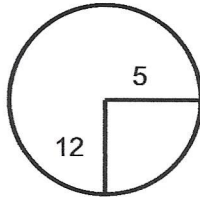

2020 Bubby Worsham Memorial

Hole Locations

Bethesda Country Club

Round 2 - Tuesday, Aug. 18, 2020

Hole: 1 Depth: 32 +8
(from center)

Hole: 7 Depth: 36 -6
(from center)

Hole: 13 Depth: 34 -8
(from center)

Hole: 2 Depth: 36 -9
(from center)

Hole: 8 Depth: 43 +5
(from center)

Hole: 14 Depth: 39 +6
(from center)

Hole: 3 Depth: 36 +13
(from center)

Hole: 9 Depth: 32 +5
(from center)

Hole: 15 Depth: 36 +2
(from center)

Hole: 4 Depth: 35 -2
(from center)

Hole: 10 Depth: 36 +9
(from center)

Hole: 16 Depth: 37 +3
(from center)

Hole: 5 Depth: 29 -6
(from center)

Hole: 11 Depth: 32 -2
(from center)

Hole: 17 Depth: 34 +4
(from center)

Hole: 6 Depth: 36 +10
(from center)

Hole: 12 Depth: 32 +10
(from center)

Hole: 18 Depth: 26 -5
(from center)