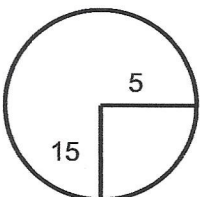

2020 Bubby Worsham Memorial

Hole Locations

Bethesda Country Club

Round 2 - Tuesday, Aug. 18, 2020

Hole: 1 Depth: 32 +8
(from center)

Hole: 7 Depth: 36 -6
(from center)

Hole: 13 Depth: 34 -8
(from center)

Hole: 2 Depth: 36 -9
(from center)

Hole: 8 Depth: 43 +5
(from center)

Hole: 14 Depth: 39 +6
(from center)

Hole: 3 Depth: 36 +13
(from center)

Hole: 9 Depth: 32 +5
(from center)

Hole: 15 Depth: 36 +2
(from center)

Hole: 4 Depth: 35 -2
(from center)

Hole: 10 Depth: 36 +9
(from center)

Hole: 16 Depth: 37 +3
(from center)

Hole: 5 Depth: 29 -6
(from center)

Hole: 11 Depth: 32 -2
(from center)

Hole: 17 Depth: 34 +4
(from center)

Hole: 6 Depth: 36 +10
(from center)

Hole: 12 Depth: 32 +10
(from center)

Hole: 18 Depth: 26 -5
(from center)