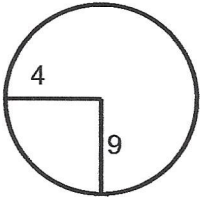

2020 Bubby Worsham Memorial

Hole Locations

Bethesda Country Club

Round 2 - Tuesday, Aug. 18, 2020

Hole: 1 Depth: 32 +8
(from center)

Hole: 7 Depth: 36 -6
(from center)

Hole: 13 Depth: 34 -8
(from center)

Hole: 2 Depth: 36 -9
(from center)

Hole: 8 Depth: 43 +5
(from center)

Hole: 14 Depth: 39 +6
(from center)

Hole: 3 Depth: 36 +13
(from center)

Hole: 9 Depth: 32 +5
(from center)

Hole: 15 Depth: 36 +2
(from center)

Hole: 4 Depth: 35 -2
(from center)

Hole: 10 Depth: 36 +9
(from center)

Hole: 16 Depth: 37 +3
(from center)

Hole: 5 Depth: 29 -6
(from center)

Hole: 11 Depth: 32 -2
(from center)

Hole: 17 Depth: 34 +4
(from center)

Hole: 6 Depth: 36 +10
(from center)

Hole: 12 Depth: 32 +10
(from center)

Hole: 18 Depth: 26 -5
(from center)