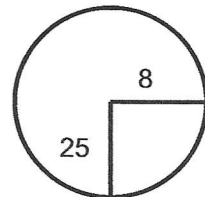

2020 Bubby Worsham Memorial

Hole Locations

Bethesda Country Club

Round 2 - Tuesday, Aug. 18, 2020

Hole: 1 Depth: 32 +8
(from center)

Hole: 7 Depth: 36 -6
(from center)

Hole: 13 Depth: 34 -8
(from center)

Hole: 2 Depth: 36 -9
(from center)

Hole: 8 Depth: 43 +5
(from center)

Hole: 14 Depth: 39 +6
(from center)

Hole: 3 Depth: 36 +13
(from center)

Hole: 9 Depth: 32 +5
(from center)

Hole: 15 Depth: 36 +2
(from center)

Hole: 4 Depth: 35 -2
(from center)

Hole: 10 Depth: 36 +9
(from center)

Hole: 16 Depth: 37 +3
(from center)

Hole: 5 Depth: 29 -6
(from center)

Hole: 11 Depth: 32 -2
(from center)

Hole: 17 Depth: 34 +4
(from center)

Hole: 6 Depth: 36 +10
(from center)

Hole: 12 Depth: 32 +10
(from center)

Hole: 18 Depth: 26 -5
(from center)