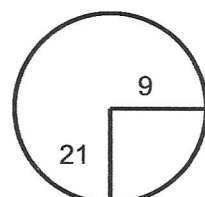

2020 Bubby Worsham Memorial

Hole Locations

Bethesda Country Club

Round 2 - Tuesday, Aug. 18, 2020

Hole: 1 Depth: 32 +8
(from center)

Hole: 7 Depth: 36 -6
(from center)

Hole: 13 Depth: 34 -8
(from center)

Hole: 2 Depth: 36 -9
(from center)

Hole: 8 Depth: 43 +5
(from center)

Hole: 14 Depth: 39 +6
(from center)

Hole: 3 Depth: 36 +13
(from center)

Hole: 9 Depth: 32 +5
(from center)

Hole: 15 Depth: 36 +2
(from center)

Hole: 4 Depth: 35 -2
(from center)

Hole: 10 Depth: 36 +9
(from center)

Hole: 16 Depth: 37 +3
(from center)

Hole: 5 Depth: 29 -6
(from center)

Hole: 11 Depth: 32 -2
(from center)

Hole: 17 Depth: 34 +4
(from center)

Hole: 6 Depth: 36 +10
(from center)

Hole: 12 Depth: 32 +10
(from center)

Hole: 18 Depth: 26 -5
(from center)