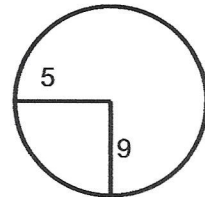

2020 Bubby Worsham Memorial

Hole Locations

Bethesda Country Club

Round 2 - Tuesday, Aug. 18, 2020

Hole: 1 Depth: 32 +8
(from center)

Hole: 7 Depth: 36 -6
(from center)

Hole: 13 Depth: 34 -8
(from center)

Hole: 2 Depth: 36 -9
(from center)

Hole: 8 Depth: 43 +5
(from center)

Hole: 14 Depth: 39 +6
(from center)

Hole: 3 Depth: 36 +13
(from center)

Hole: 9 Depth: 32 +5
(from center)

Hole: 15 Depth: 36 +2
(from center)

Hole: 4 Depth: 35 -2
(from center)

Hole: 10 Depth: 36 +9
(from center)

Hole: 16 Depth: 37 +3
(from center)

Hole: 5 Depth: 29 -6
(from center)

Hole: 11 Depth: 32 -2
(from center)

Hole: 17 Depth: 34 +4
(from center)

Hole: 6 Depth: 36 +10
(from center)

Hole: 12 Depth: 32 +10
(from center)

Hole: 18 Depth: 26 -5
(from center)