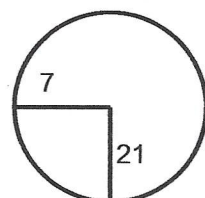

2020 Bubby Worsham Memorial

Hole Locations

Bethesda Country Club

Round 2 - Tuesday, Aug. 18, 2020

Hole: 1 Depth: 32 +8
(from center)

Hole: 7 Depth: 36 -6
(from center)

Hole: 13 Depth: 34 -8
(from center)

Hole: 2 Depth: 36 -9
(from center)

Hole: 8 Depth: 43 +5
(from center)

Hole: 14 Depth: 39 +6
(from center)

Hole: 3 Depth: 36 +13
(from center)

Hole: 9 Depth: 32 +5
(from center)

Hole: 15 Depth: 36 +2
(from center)

Hole: 4 Depth: 35 -2
(from center)

Hole: 10 Depth: 36 +9
(from center)

Hole: 16 Depth: 37 +3
(from center)

Hole: 5 Depth: 29 -6
(from center)

Hole: 11 Depth: 32 -2
(from center)

Hole: 17 Depth: 34 +4
(from center)

Hole: 6 Depth: 36 +10
(from center)

Hole: 12 Depth: 32 +10
(from center)

Hole: 18 Depth: 26 -5
(from center)