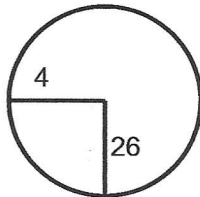

2020 Bubby Worsham Memorial

Hole Locations

Bethesda Country Club

Round 2 - Tuesday, Aug. 18, 2020

Hole: 1 Depth: 32 +8
(from center)

Hole: 7 Depth: 36 -6
(from center)

Hole: 13 Depth: 34 -8
(from center)

Hole: 2 Depth: 36 -9
(from center)

Hole: 8 Depth: 43 +5
(from center)

Hole: 14 Depth: 39 +6
(from center)

Hole: 3 Depth: 36 +13
(from center)

Hole: 9 Depth: 32 +5
(from center)

Hole: 15 Depth: 36 +2
(from center)

Hole: 4 Depth: 35 -2
(from center)

Hole: 10 Depth: 36 +9
(from center)

Hole: 16 Depth: 37 +3
(from center)

Hole: 5 Depth: 29 -6
(from center)

Hole: 11 Depth: 32 -2
(from center)

Hole: 17 Depth: 34 +4
(from center)

Hole: 6 Depth: 36 +10
(from center)

Hole: 12 Depth: 32 +10
(from center)

Hole: 18 Depth: 26 -5
(from center)