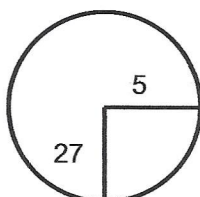

2020 Bubby Worsham Memorial

Hole Locations

Bethesda Country Club

Round 2 - Tuesday, Aug. 18, 2020

Hole: 1 Depth: 32 +8
(from center)

Hole: 7 Depth: 36 -6
(from center)

Hole: 13 Depth: 34 -8
(from center)

Hole: 2 Depth: 36 -9
(from center)

Hole: 8 Depth: 43 +5
(from center)

Hole: 14 Depth: 39 +6
(from center)

Hole: 3 Depth: 36 +13
(from center)

Hole: 9 Depth: 32 +5
(from center)

Hole: 15 Depth: 36 +2
(from center)

Hole: 4 Depth: 35 -2
(from center)

Hole: 10 Depth: 36 +9
(from center)

Hole: 16 Depth: 37 +3
(from center)

Hole: 5 Depth: 29 -6
(from center)

Hole: 11 Depth: 32 -2
(from center)

Hole: 17 Depth: 34 +4
(from center)

Hole: 6 Depth: 36 +10
(from center)

Hole: 12 Depth: 32 +10
(from center)

Hole: 18 Depth: 26 -5
(from center)