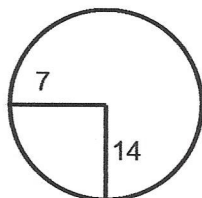

Rnd 1

2020 WMGA Senior Amateur

Hole Locations

GC at South River

Round 1 - 8/31/2020

Hole: 1 Depth: 38 +4
(from center)

Hole: 7 Depth: 26 +9
(from center)

Hole: 13 Depth: 32 +11
(from center)

Hole: 2 Depth: 33 +4
(from center)

Hole: 8 Depth: 32 -5
(from center)

Hole: 14 Depth: 32 -1
(from center)

Hole: 3 Depth: 36 +3
(from center)

Hole: 9 Depth: 33 -2
(from center)

Hole: 15 Depth: 28 +9
(from center)

Hole: 4 Depth: 24 +3
(from center)

Hole: 10 Depth: 32 +9
(from center)

Hole: 16 Depth: 27 -5
(from center)

Hole: 5 Depth: 30 +2
(from center)

Hole: 11 Depth: 29 +3
(from center)

Hole: 17 Depth: 33 +11
(from center)

Hole: 6 Depth: 32 +1
(from center)

Hole: 12 Depth: 21 +3
(from center)

Hole: 18 Depth: 29 +2
(from center)