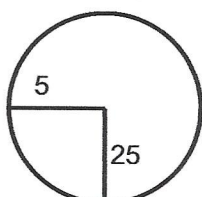

Rnd 1

2020 WMGA Senior Amateur

Hole Locations

GC at South River

Round 1 - 8/31/2020

Hole: 1 Depth: 38 +4
(from center)

Hole: 7 Depth: 26 +9
(from center)

Hole: 13 Depth: 32 +11
(from center)

Hole: 2 Depth: 33 +4
(from center)

Hole: 8 Depth: 32 -5
(from center)

Hole: 14 Depth: 32 -1
(from center)

Hole: 3 Depth: 36 +3
(from center)

Hole: 9 Depth: 33 -2
(from center)

Hole: 15 Depth: 28 +9
(from center)

Hole: 4 Depth: 24 +3
(from center)

Hole: 10 Depth: 32 +9
(from center)

Hole: 16 Depth: 27 -5
(from center)

Hole: 5 Depth: 30 +2
(from center)

Hole: 11 Depth: 29 +3
(from center)

Hole: 17 Depth: 33 +11
(from center)

Hole: 6 Depth: 32 +1
(from center)

Hole: 12 Depth: 21 +3
(from center)

Hole: 18 Depth: 29 +2
(from center)