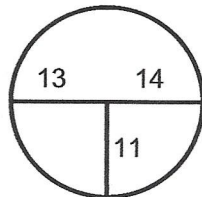

Rnd 1

2020 WMGA Senior Amateur

Hole Locations

GC at South River

Round 1 - 8/31/2020

Hole: 1 Depth: 38 +4
(from center)

Hole: 7 Depth: 26 +9
(from center)

Hole: 13 Depth: 32 +11
(from center)

Hole: 2 Depth: 33 +4
(from center)

Hole: 8 Depth: 32 -5
(from center)

Hole: 14 Depth: 32 -1
(from center)

Hole: 3 Depth: 36 +3
(from center)

Hole: 9 Depth: 33 -2
(from center)

Hole: 15 Depth: 28 +9
(from center)

Hole: 4 Depth: 24 +3
(from center)

Hole: 10 Depth: 32 +9
(from center)

Hole: 16 Depth: 27 -5
(from center)

Hole: 5 Depth: 30 +2
(from center)

Hole: 11 Depth: 29 +3
(from center)

Hole: 17 Depth: 33 +11
(from center)

Hole: 6 Depth: 32 +1
(from center)

Hole: 12 Depth: 21 +3
(from center)

Hole: 18 Depth: 29 +2
(from center)