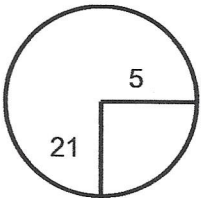

Rnd 1

2020 WMGA Senior Amateur

Hole Locations

GC at South River

Round 1 - 8/31/2020

Hole: 1 Depth: 38 +4
(from center)

Hole: 7 Depth: 26 +9
(from center)

Hole: 13 Depth: 32 +11
(from center)

Hole: 2 Depth: 33 +4
(from center)

Hole: 8 Depth: 32 -5
(from center)

Hole: 14 Depth: 32 -1
(from center)

Hole: 3 Depth: 36 +3
(from center)

Hole: 9 Depth: 33 -2
(from center)

Hole: 15 Depth: 28 +9
(from center)

Hole: 4 Depth: 24 +3
(from center)

Hole: 10 Depth: 32 +9
(from center)

Hole: 16 Depth: 27 -5
(from center)

Hole: 5 Depth: 30 +2
(from center)

Hole: 11 Depth: 29 +3
(from center)

Hole: 17 Depth: 33 +11
(from center)

Hole: 6 Depth: 32 +1
(from center)

Hole: 12 Depth: 21 +3
(from center)

Hole: 18 Depth: 29 +2
(from center)