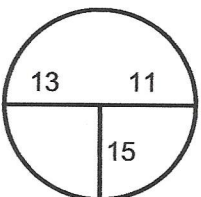

Rnd 1

2020 WMGA Senior Amateur

Hole Locations

GC at South River

Round 1 - 8/31/2020

Hole: 1 Depth: 38 +4
(from center)

Hole: 7 Depth: 26 +9
(from center)

Hole: 13 Depth: 32 +11
(from center)

Hole: 2 Depth: 33 +4
(from center)

Hole: 8 Depth: 32 -5
(from center)

Hole: 14 Depth: 32 -1
(from center)

Hole: 3 Depth: 36 +3
(from center)

Hole: 9 Depth: 33 -2
(from center)

Hole: 15 Depth: 28 +9
(from center)

Hole: 4 Depth: 24 +3
(from center)

Hole: 10 Depth: 32 +9
(from center)

Hole: 16 Depth: 27 -5
(from center)

Hole: 5 Depth: 30 +2
(from center)

Hole: 11 Depth: 29 +3
(from center)

Hole: 17 Depth: 33 +11
(from center)

Hole: 6 Depth: 32 +1
(from center)

Hole: 12 Depth: 21 +3
(from center)

Hole: 18 Depth: 29 +2
(from center)