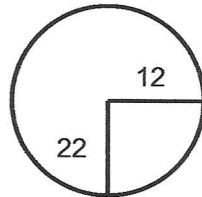

Rnd 1

2020 WMGA Senior Amateur

Hole Locations

GC at South River

Round 1 - 8/31/2020

Hole: 1 Depth: 38 +4
(from center)

Hole: 7 Depth: 26 +9
(from center)

Hole: 13 Depth: 32 +11
(from center)

Hole: 2 Depth: 33 +4
(from center)

Hole: 8 Depth: 32 -5
(from center)

Hole: 14 Depth: 32 -1
(from center)

Hole: 3 Depth: 36 +3
(from center)

Hole: 9 Depth: 33 -2
(from center)

Hole: 15 Depth: 28 +9
(from center)

Hole: 4 Depth: 24 +3
(from center)

Hole: 10 Depth: 32 +9
(from center)

Hole: 16 Depth: 27 -5
(from center)

Hole: 5 Depth: 30 +2
(from center)

Hole: 11 Depth: 29 +3
(from center)

Hole: 17 Depth: 33 +11
(from center)

Hole: 6 Depth: 32 +1
(from center)

Hole: 12 Depth: 21 +3
(from center)

Hole: 18 Depth: 29 +2
(from center)