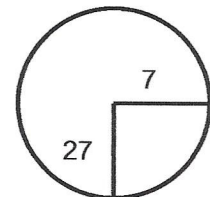

Rnd 1

2020 WMGA Senior Amateur

Hole Locations

GC at South River

Round 1 - 8/31/2020

Hole: 1 Depth: 38 +4
(from center)

Hole: 7 Depth: 26 +9
(from center)

Hole: 13 Depth: 32 +11
(from center)

Hole: 2 Depth: 33 +4
(from center)

Hole: 8 Depth: 32 -5
(from center)

Hole: 14 Depth: 32 -1
(from center)

Hole: 3 Depth: 36 +3
(from center)

Hole: 9 Depth: 33 -2
(from center)

Hole: 15 Depth: 28 +9
(from center)

Hole: 4 Depth: 24 +3
(from center)

Hole: 10 Depth: 32 +9
(from center)

Hole: 16 Depth: 27 -5
(from center)

Hole: 5 Depth: 30 +2
(from center)

Hole: 11 Depth: 29 +3
(from center)

Hole: 17 Depth: 33 +11
(from center)

Hole: 6 Depth: 32 +1
(from center)

Hole: 12 Depth: 21 +3
(from center)

Hole: 18 Depth: 29 +2
(from center)