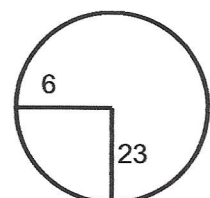

Rnd 1

2020 WMGA Senior Amateur

Hole Locations

GC at South River

Round 1 - 8/31/2020

Hole: 1 Depth: 38 +4
(from center)

Hole: 7 Depth: 26 +9
(from center)

Hole: 13 Depth: 32 +11
(from center)

Hole: 2 Depth: 33 +4
(from center)

Hole: 8 Depth: 32 -5
(from center)

Hole: 14 Depth: 32 -1
(from center)

Hole: 3 Depth: 36 +3
(from center)

Hole: 9 Depth: 33 -2
(from center)

Hole: 15 Depth: 28 +9
(from center)

Hole: 4 Depth: 24 +3
(from center)

Hole: 10 Depth: 32 +9
(from center)

Hole: 16 Depth: 27 -5
(from center)

Hole: 5 Depth: 30 +2
(from center)

Hole: 11 Depth: 29 +3
(from center)

Hole: 17 Depth: 33 +11
(from center)

Hole: 6 Depth: 32 +1
(from center)

Hole: 12 Depth: 21 +3
(from center)

Hole: 18 Depth: 29 +2
(from center)