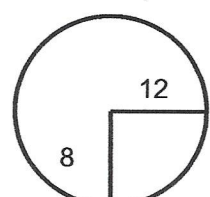

Rnd 1

2020 WMGA Senior Amateur

Hole Locations

GC at South River

Round 1 - 8/31/2020

Hole: 1 Depth: 38 +4
(from center)

Hole: 7 Depth: 26 +9
(from center)

Hole: 13 Depth: 32 +11
(from center)

Hole: 2 Depth: 33 +4
(from center)

Hole: 8 Depth: 32 -5
(from center)

Hole: 14 Depth: 32 -1
(from center)

Hole: 3 Depth: 36 +3
(from center)

Hole: 9 Depth: 33 -2
(from center)

Hole: 15 Depth: 28 +9
(from center)

Hole: 4 Depth: 24 +3
(from center)

Hole: 10 Depth: 32 +9
(from center)

Hole: 16 Depth: 27 -5
(from center)

Hole: 5 Depth: 30 +2
(from center)

Hole: 11 Depth: 29 +3
(from center)

Hole: 17 Depth: 33 +11
(from center)

Hole: 6 Depth: 32 +1
(from center)

Hole: 12 Depth: 21 +3
(from center)

Hole: 18 Depth: 29 +2
(from center)