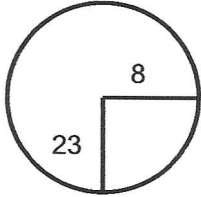

Rnd 1

2020 WMGA Senior Amateur

Hole Locations

GC at South River

Round 1 - 8/31/2020

Hole: 1 Depth: 38 +4
(from center)

Hole: 7 Depth: 26 +9
(from center)

Hole: 13 Depth: 32 +11
(from center)

Hole: 2 Depth: 33 +4
(from center)

Hole: 8 Depth: 32 -5
(from center)

Hole: 14 Depth: 32 -1
(from center)

Hole: 3 Depth: 36 +3
(from center)

Hole: 9 Depth: 33 -2
(from center)

Hole: 15 Depth: 28 +9
(from center)

Hole: 4 Depth: 24 +3
(from center)

Hole: 10 Depth: 32 +9
(from center)

Hole: 16 Depth: 27 -5
(from center)

Hole: 5 Depth: 30 +2
(from center)

Hole: 11 Depth: 29 +3
(from center)

Hole: 17 Depth: 33 +11
(from center)

Hole: 6 Depth: 32 +1
(from center)

Hole: 12 Depth: 21 +3
(from center)

Hole: 18 Depth: 29 +2
(from center)