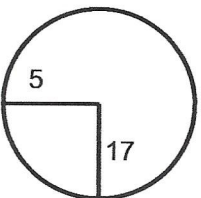

Rnd 1

2020 WMGA Senior Amateur

Hole Locations

GC at South River

Round 1 - 8/31/2020

Hole: 1 Depth: 38 +4
(from center)

Hole: 7 Depth: 26 +9
(from center)

Hole: 13 Depth: 32 +11
(from center)

Hole: 2 Depth: 33 +4
(from center)

Hole: 8 Depth: 32 -5
(from center)

Hole: 14 Depth: 32 -1
(from center)

Hole: 3 Depth: 36 +3
(from center)

Hole: 9 Depth: 33 -2
(from center)

Hole: 15 Depth: 28 +9
(from center)

Hole: 4 Depth: 24 +3
(from center)

Hole: 10 Depth: 32 +9
(from center)

Hole: 16 Depth: 27 -5
(from center)

Hole: 5 Depth: 30 +2
(from center)

Hole: 11 Depth: 29 +3
(from center)

Hole: 17 Depth: 33 +11
(from center)

Hole: 6 Depth: 32 +1
(from center)

Hole: 12 Depth: 21 +3
(from center)

Hole: 18 Depth: 29 +2
(from center)