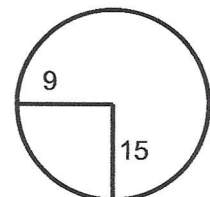

Rnd 1

2020 WMGA Senior Amateur

Hole Locations

GC at South River

Round 1 - 8/31/2020

Hole: 1 Depth: 38 +4
(from center)

Hole: 7 Depth: 26 +9
(from center)

Hole: 13 Depth: 32 +11
(from center)

Hole: 2 Depth: 33 +4
(from center)

Hole: 8 Depth: 32 -5
(from center)

Hole: 14 Depth: 32 -1
(from center)

Hole: 3 Depth: 36 +3
(from center)

Hole: 9 Depth: 33 -2
(from center)

Hole: 15 Depth: 28 +9
(from center)

Hole: 4 Depth: 24 +3
(from center)

Hole: 10 Depth: 32 +9
(from center)

Hole: 16 Depth: 27 -5
(from center)

Hole: 5 Depth: 30 +2
(from center)

Hole: 11 Depth: 29 +3
(from center)

Hole: 17 Depth: 33 +11
(from center)

Hole: 6 Depth: 32 +1
(from center)

Hole: 12 Depth: 21 +3
(from center)

Hole: 18 Depth: 29 +2
(from center)