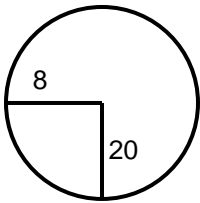

**2020 WMGA Met Am**  
**Hole Locations**  
Country Club at Woodmore  
Round 1 - Monday - October 26

Hole: 1 Depth: 40 +14  
(from center)

Hole: 7 Depth: 37 -4  
(from center)

Hole: 13 Depth: 38 +14  
(from center)

Hole: 2 Depth: 38 -12  
(from center)

Hole: 8 Depth: 45 -4  
(from center)

Hole: 14 Depth: 35 +10  
(from center)

Hole: 3 Depth: 40 0  
(from center)

Hole: 9 Depth: 27 +8  
(from center)

Hole: 15 Depth: 37 -1  
(from center)

Hole: 4 Depth: 40 +6  
(from center)

Hole: 10 Depth: 27 +1  
(from center)

Hole: 16 Depth: 35 +6  
(from center)

Hole: 5 Depth: 40 -5  
(from center)

Hole: 11 Depth: 38 +11  
(from center)

Hole: 17 Depth: 31 +1  
(from center)

Hole: 6 Depth: 34 -11  
(from center)

Hole: 12 Depth: 32 -7  
(from center)

Hole: 18 Depth: 33 +11  
(from center)