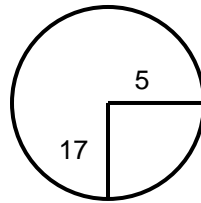

**2020 WMGA Met Am**  
**Hole Locations**  
Country Club at Woodmore  
Round 1 - Monday - October 26

Hole: 1 Depth: 40 +14  
(from center)

Hole: 7 Depth: 37 -4  
(from center)

Hole: 13 Depth: 38 +14  
(from center)

Hole: 2 Depth: 38 -12  
(from center)

Hole: 8 Depth: 45 -4  
(from center)

Hole: 14 Depth: 35 +10  
(from center)

Hole: 3 Depth: 40 0  
(from center)

Hole: 9 Depth: 27 +8  
(from center)

Hole: 15 Depth: 37 -1  
(from center)

Hole: 4 Depth: 40 +6  
(from center)

Hole: 10 Depth: 27 +1  
(from center)

Hole: 16 Depth: 35 +6  
(from center)

Hole: 5 Depth: 40 -5  
(from center)

Hole: 11 Depth: 38 +11  
(from center)

Hole: 17 Depth: 31 +1  
(from center)

Hole: 6 Depth: 34 -11  
(from center)

Hole: 12 Depth: 32 -7  
(from center)

Hole: 18 Depth: 33 +11  
(from center)