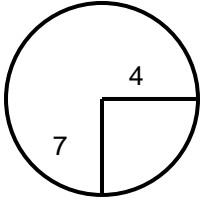

**2020 WMGA Met Am**  
**Hole Locations**  
Country Club at Woodmore  
Round 1 - Monday - October 26

Hole: 1 Depth: 40 +14  
(from center)

Hole: 7 Depth: 37 -4  
(from center)

Hole: 13 Depth: 38 +14  
(from center)

Hole: 2 Depth: 38 -12  
(from center)

Hole: 8 Depth: 45 -4  
(from center)

Hole: 14 Depth: 35 +10  
(from center)

Hole: 3 Depth: 40 0  
(from center)

Hole: 9 Depth: 27 +8  
(from center)

Hole: 15 Depth: 37 -1  
(from center)

Hole: 4 Depth: 40 +6  
(from center)

Hole: 10 Depth: 27 +1  
(from center)

Hole: 16 Depth: 35 +6  
(from center)

Hole: 5 Depth: 40 -5  
(from center)

Hole: 11 Depth: 38 +11  
(from center)

Hole: 17 Depth: 31 +1  
(from center)

Hole: 6 Depth: 34 -11  
(from center)

Hole: 12 Depth: 32 -7  
(from center)

Hole: 18 Depth: 33 +11  
(from center)