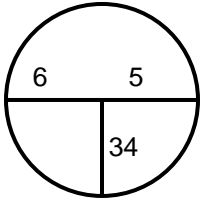

**2020 WMGA Met Am**  
**Hole Locations**  
Country Club at Woodmore  
Round 1 - Monday - October 26

Hole: 1 Depth: 40 +14  
(from center)

Hole: 7 Depth: 37 -4  
(from center)

Hole: 13 Depth: 38 +14  
(from center)

Hole: 2 Depth: 38 -12  
(from center)

Hole: 8 Depth: 45 -4  
(from center)

Hole: 14 Depth: 35 +10  
(from center)

Hole: 3 Depth: 40 0  
(from center)

Hole: 9 Depth: 27 +8  
(from center)

Hole: 15 Depth: 37 -1  
(from center)

Hole: 4 Depth: 40 +6  
(from center)

Hole: 10 Depth: 27 +1  
(from center)

Hole: 16 Depth: 35 +6  
(from center)

Hole: 5 Depth: 40 -5  
(from center)

Hole: 11 Depth: 38 +11  
(from center)

Hole: 17 Depth: 31 +1  
(from center)

Hole: 6 Depth: 34 -11  
(from center)

Hole: 12 Depth: 32 -7  
(from center)

Hole: 18 Depth: 33 +11  
(from center)