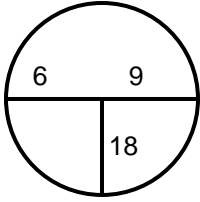

**2020 WMGA Met Am**  
**Hole Locations**  
Country Club at Woodmore  
Round 1 - Monday - October 26

Hole: 1 Depth: 40 +14  
(from center)

Hole: 7 Depth: 37 -4  
(from center)

Hole: 13 Depth: 38 +14  
(from center)

Hole: 2 Depth: 38 -12  
(from center)

Hole: 8 Depth: 45 -4  
(from center)

Hole: 14 Depth: 35 +10  
(from center)

Hole: 3 Depth: 40 0  
(from center)

Hole: 9 Depth: 27 +8  
(from center)

Hole: 15 Depth: 37 -1  
(from center)

Hole: 4 Depth: 40 +6  
(from center)

Hole: 10 Depth: 27 +1  
(from center)

Hole: 16 Depth: 35 +6  
(from center)

Hole: 5 Depth: 40 -5  
(from center)

Hole: 11 Depth: 38 +11  
(from center)

Hole: 17 Depth: 31 +1  
(from center)

Hole: 6 Depth: 34 -11  
(from center)

Hole: 12 Depth: 32 -7  
(from center)

Hole: 18 Depth: 33 +11  
(from center)