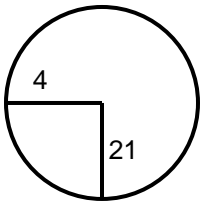

**2020 WMGA Met Am**  
**Hole Locations**  
Country Club at Woodmore  
Round 1 - Monday - October 26

Hole: 1 Depth: 40 +14  
(from center)

Hole: 7 Depth: 37 -4  
(from center)

Hole: 13 Depth: 38 +14  
(from center)

Hole: 2 Depth: 38 -12  
(from center)

Hole: 8 Depth: 45 -4  
(from center)

Hole: 14 Depth: 35 +10  
(from center)

Hole: 3 Depth: 40 0  
(from center)

Hole: 9 Depth: 27 +8  
(from center)

Hole: 15 Depth: 37 -1  
(from center)

Hole: 4 Depth: 40 +6  
(from center)

Hole: 10 Depth: 27 +1  
(from center)

Hole: 16 Depth: 35 +6  
(from center)

Hole: 5 Depth: 40 -5  
(from center)

Hole: 11 Depth: 38 +11  
(from center)

Hole: 17 Depth: 31 +1  
(from center)

Hole: 6 Depth: 34 -11  
(from center)

Hole: 12 Depth: 32 -7  
(from center)

Hole: 18 Depth: 33 +11  
(from center)