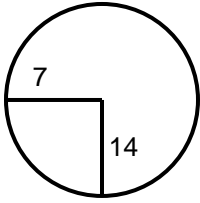

**2020 WMGA Met Am**  
**Hole Locations**  
Country Club at Woodmore  
Round 1 - Monday - October 26

Hole: 1 Depth: 40 +14  
(from center)

Hole: 7 Depth: 37 -4  
(from center)

Hole: 13 Depth: 38 +14  
(from center)

Hole: 2 Depth: 38 -12  
(from center)

Hole: 8 Depth: 45 -4  
(from center)

Hole: 14 Depth: 35 +10  
(from center)

Hole: 3 Depth: 40 0  
(from center)

Hole: 9 Depth: 27 +8  
(from center)

Hole: 15 Depth: 37 -1  
(from center)

Hole: 4 Depth: 40 +6  
(from center)

Hole: 10 Depth: 27 +1  
(from center)

Hole: 16 Depth: 35 +6  
(from center)

Hole: 5 Depth: 40 -5  
(from center)

Hole: 11 Depth: 38 +11  
(from center)

Hole: 17 Depth: 31 +1  
(from center)

Hole: 6 Depth: 34 -11  
(from center)

Hole: 12 Depth: 32 -7  
(from center)

Hole: 18 Depth: 33 +11  
(from center)