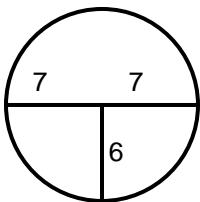

**2020 WMGA Met Am**  
**Hole Locations**  
Country Club at Woodmore  
Round 1 - Monday - October 26

Hole: 1 Depth: 40 +14  
(from center)

Hole: 7 Depth: 37 -4  
(from center)

Hole: 13 Depth: 38 +14  
(from center)

Hole: 2 Depth: 38 -12  
(from center)

Hole: 8 Depth: 45 -4  
(from center)

Hole: 14 Depth: 35 +10  
(from center)

Hole: 3 Depth: 40 0  
(from center)

Hole: 9 Depth: 27 +8  
(from center)

Hole: 15 Depth: 37 -1  
(from center)

Hole: 4 Depth: 40 +6  
(from center)

Hole: 10 Depth: 27 +1  
(from center)

Hole: 16 Depth: 35 +6  
(from center)

Hole: 5 Depth: 40 -5  
(from center)

Hole: 11 Depth: 38 +11  
(from center)

Hole: 17 Depth: 31 +1  
(from center)

Hole: 6 Depth: 34 -11  
(from center)

Hole: 12 Depth: 32 -7  
(from center)

Hole: 18 Depth: 33 +11  
(from center)