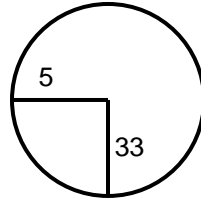

**2020 WMGA Met Am**  
**Hole Locations**  
Country Club at Woodmore  
Round 1 - Monday - October 26

Hole: 1 Depth: 40 +14  
(from center)

Hole: 7 Depth: 37 -4  
(from center)

Hole: 13 Depth: 38 +14  
(from center)

Hole: 2 Depth: 38 -12  
(from center)

Hole: 8 Depth: 45 -4  
(from center)

Hole: 14 Depth: 35 +10  
(from center)

Hole: 3 Depth: 40 0  
(from center)

Hole: 9 Depth: 27 +8  
(from center)

Hole: 15 Depth: 37 -1  
(from center)

Hole: 4 Depth: 40 +6  
(from center)

Hole: 10 Depth: 27 +1  
(from center)

Hole: 16 Depth: 35 +6  
(from center)

Hole: 5 Depth: 40 -5  
(from center)

Hole: 11 Depth: 38 +11  
(from center)

Hole: 17 Depth: 31 +1  
(from center)

Hole: 6 Depth: 34 -11  
(from center)

Hole: 12 Depth: 32 -7  
(from center)

Hole: 18 Depth: 33 +11  
(from center)