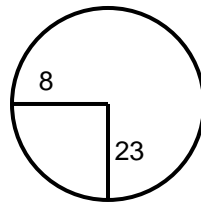

**2020 WMGA Met Am**  
**Hole Locations**  
Country Club at Woodmore  
Round 1 - Monday - October 26

Hole: 1 Depth: 40 +14  
(from center)

Hole: 7 Depth: 37 -4  
(from center)

Hole: 13 Depth: 38 +14  
(from center)

Hole: 2 Depth: 38 -12  
(from center)

Hole: 8 Depth: 45 -4  
(from center)

Hole: 14 Depth: 35 +10  
(from center)

Hole: 3 Depth: 40 0  
(from center)

Hole: 9 Depth: 27 +8  
(from center)

Hole: 15 Depth: 37 -1  
(from center)

Hole: 4 Depth: 40 +6  
(from center)

Hole: 10 Depth: 27 +1  
(from center)

Hole: 16 Depth: 35 +6  
(from center)

Hole: 5 Depth: 40 -5  
(from center)

Hole: 11 Depth: 38 +11  
(from center)

Hole: 17 Depth: 31 +1  
(from center)

Hole: 6 Depth: 34 -11  
(from center)

Hole: 12 Depth: 32 -7  
(from center)

Hole: 18 Depth: 33 +11  
(from center)