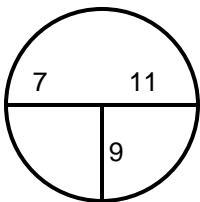

**2020 WMGA Met Am**  
**Hole Locations**  
Country Club at Woodmore  
Round 1 - Monday - October 26

Hole: 1 Depth: 40 +14  
(from center)

Hole: 7 Depth: 37 -4  
(from center)

Hole: 13 Depth: 38 +14  
(from center)

Hole: 2 Depth: 38 -12  
(from center)

Hole: 8 Depth: 45 -4  
(from center)

Hole: 14 Depth: 35 +10  
(from center)

Hole: 3 Depth: 40 0  
(from center)

Hole: 9 Depth: 27 +8  
(from center)

Hole: 15 Depth: 37 -1  
(from center)

Hole: 4 Depth: 40 +6  
(from center)

Hole: 10 Depth: 27 +1  
(from center)

Hole: 16 Depth: 35 +6  
(from center)

Hole: 5 Depth: 40 -5  
(from center)

Hole: 11 Depth: 38 +11  
(from center)

Hole: 17 Depth: 31 +1  
(from center)

Hole: 6 Depth: 34 -11  
(from center)

Hole: 12 Depth: 32 -7  
(from center)

Hole: 18 Depth: 33 +11  
(from center)