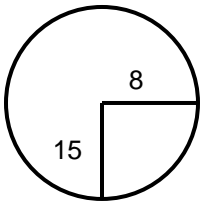

**2020 WMGA Met Am**  
**Hole Locations**  
Country Club at Woodmore  
Round 1 - Monday - October 26

Hole: 1 Depth: 40 +14  
(from center)

Hole: 7 Depth: 37 -4  
(from center)

Hole: 13 Depth: 38 +14  
(from center)

Hole: 2 Depth: 38 -12  
(from center)

Hole: 8 Depth: 45 -4  
(from center)

Hole: 14 Depth: 35 +10  
(from center)

Hole: 3 Depth: 40 0  
(from center)

Hole: 9 Depth: 27 +8  
(from center)

Hole: 15 Depth: 37 -1  
(from center)

Hole: 4 Depth: 40 +6  
(from center)

Hole: 10 Depth: 27 +1  
(from center)

Hole: 16 Depth: 35 +6  
(from center)

Hole: 5 Depth: 40 -5  
(from center)

Hole: 11 Depth: 38 +11  
(from center)

Hole: 17 Depth: 31 +1  
(from center)

Hole: 6 Depth: 34 -11  
(from center)

Hole: 12 Depth: 32 -7  
(from center)

Hole: 18 Depth: 33 +11  
(from center)