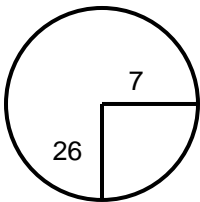

**2020 WMGA Met Am**  
**Hole Locations**  
Country Club at Woodmore  
Round 1 - Monday - October 26

Hole: 1 Depth: 40 +14  
(from center)

Hole: 7 Depth: 37 -4  
(from center)

Hole: 13 Depth: 38 +14  
(from center)

Hole: 2 Depth: 38 -12  
(from center)

Hole: 8 Depth: 45 -4  
(from center)

Hole: 14 Depth: 35 +10  
(from center)

Hole: 3 Depth: 40 0  
(from center)

Hole: 9 Depth: 27 +8  
(from center)

Hole: 15 Depth: 37 -1  
(from center)

Hole: 4 Depth: 40 +6  
(from center)

Hole: 10 Depth: 27 +1  
(from center)

Hole: 16 Depth: 35 +6  
(from center)

Hole: 5 Depth: 40 -5  
(from center)

Hole: 11 Depth: 38 +11  
(from center)

Hole: 17 Depth: 31 +1  
(from center)

Hole: 6 Depth: 34 -11  
(from center)

Hole: 12 Depth: 32 -7  
(from center)

Hole: 18 Depth: 33 +11  
(from center)