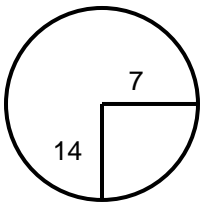

**2020 WMGA Met Am**  
**Hole Locations**  
Country Club at Woodmore  
Round 1 - Monday - October 26

Hole: 1 Depth: 40 +14  
(from center)

Hole: 7 Depth: 37 -4  
(from center)

Hole: 13 Depth: 38 +14  
(from center)

Hole: 2 Depth: 38 -12  
(from center)

Hole: 8 Depth: 45 -4  
(from center)

Hole: 14 Depth: 35 +10  
(from center)

Hole: 3 Depth: 40 0  
(from center)

Hole: 9 Depth: 27 +8  
(from center)

Hole: 15 Depth: 37 -1  
(from center)

Hole: 4 Depth: 40 +6  
(from center)

Hole: 10 Depth: 27 +1  
(from center)

Hole: 16 Depth: 35 +6  
(from center)

Hole: 5 Depth: 40 -5  
(from center)

Hole: 11 Depth: 38 +11  
(from center)

Hole: 17 Depth: 31 +1  
(from center)

Hole: 6 Depth: 34 -11  
(from center)

Hole: 12 Depth: 32 -7  
(from center)

Hole: 18 Depth: 33 +11  
(from center)