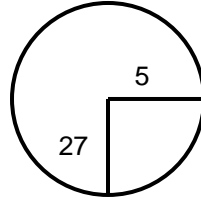

**2020 WMGA Met Am**  
**Hole Locations**  
Country Club at Woodmore  
Round 1 - Monday - October 26

Hole: 1 Depth: 40 +14  
(from center)

Hole: 7 Depth: 37 -4  
(from center)

Hole: 13 Depth: 38 +14  
(from center)

Hole: 2 Depth: 38 -12  
(from center)

Hole: 8 Depth: 45 -4  
(from center)

Hole: 14 Depth: 35 +10  
(from center)

Hole: 3 Depth: 40 0  
(from center)

Hole: 9 Depth: 27 +8  
(from center)

Hole: 15 Depth: 37 -1  
(from center)

Hole: 4 Depth: 40 +6  
(from center)

Hole: 10 Depth: 27 +1  
(from center)

Hole: 16 Depth: 35 +6  
(from center)

Hole: 5 Depth: 40 -5  
(from center)

Hole: 11 Depth: 38 +11  
(from center)

Hole: 17 Depth: 31 +1  
(from center)

Hole: 6 Depth: 34 -11  
(from center)

Hole: 12 Depth: 32 -7  
(from center)

Hole: 18 Depth: 33 +11  
(from center)