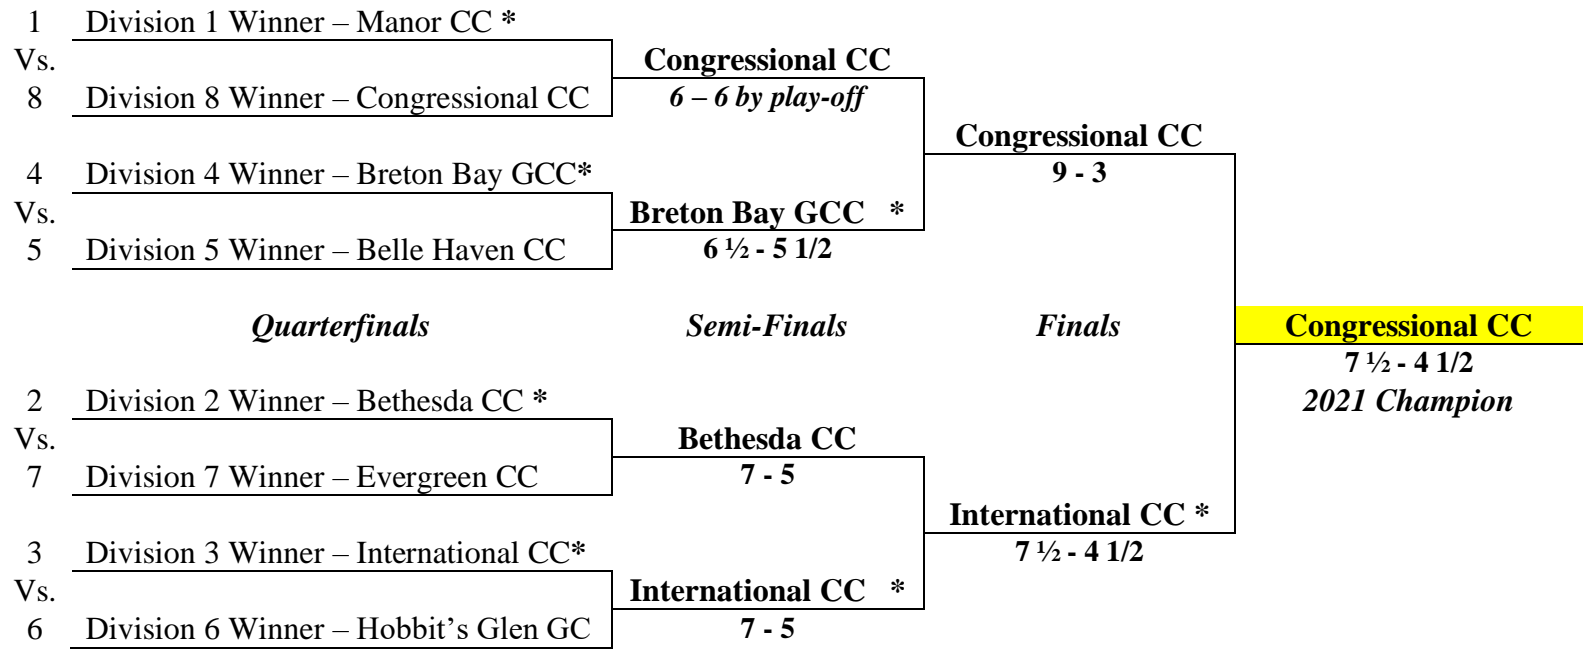

asterisk (*) indicates Home Team - playoff site, if required.

Championship Ladder - Single Elimination Rounds

Sunday, April 25

Saturday, May 8

Sunday, May 9

*Asterik * = home team*