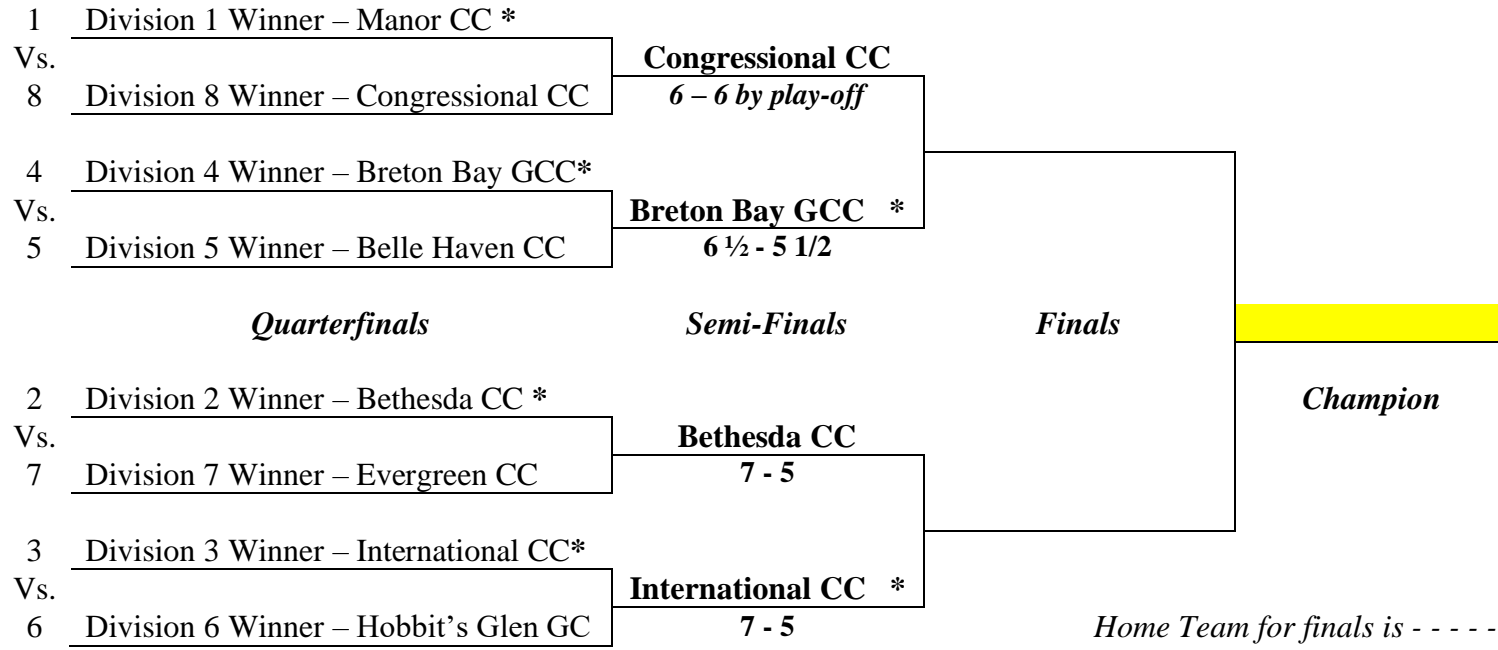

asterisk (*) indicates Home Team - playoff site, if required.

Championship Ladder - Single Elimination Rounds

Sunday, April 25

Saturday, May 8

Sunday, May 9

Home Team for finals is - - - - -

*Asterik * = home team*