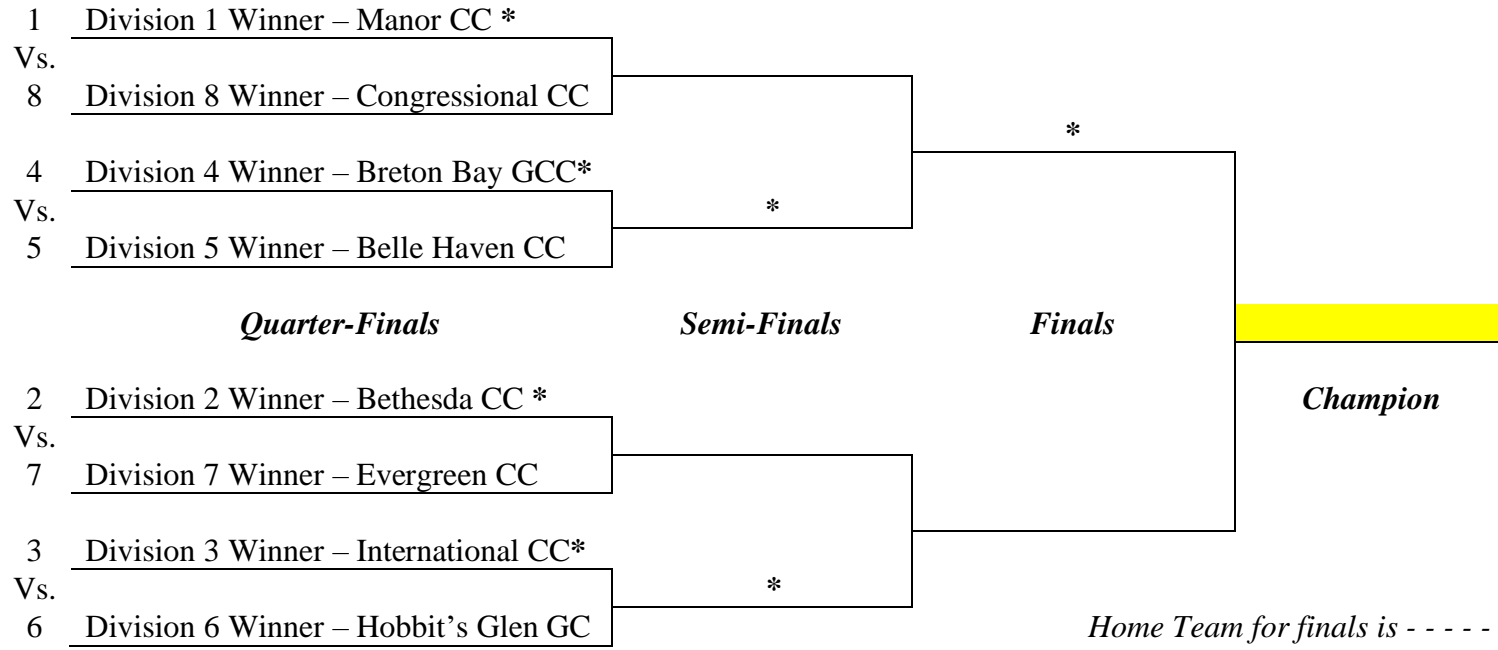

asterisk (*) indicates Home Team - playoff site, if required.

Championship Ladder - Single Elimination Rounds

Sunday, April 25

Saturday, May 1

Sunday, May 2

*Asterik * = home team*