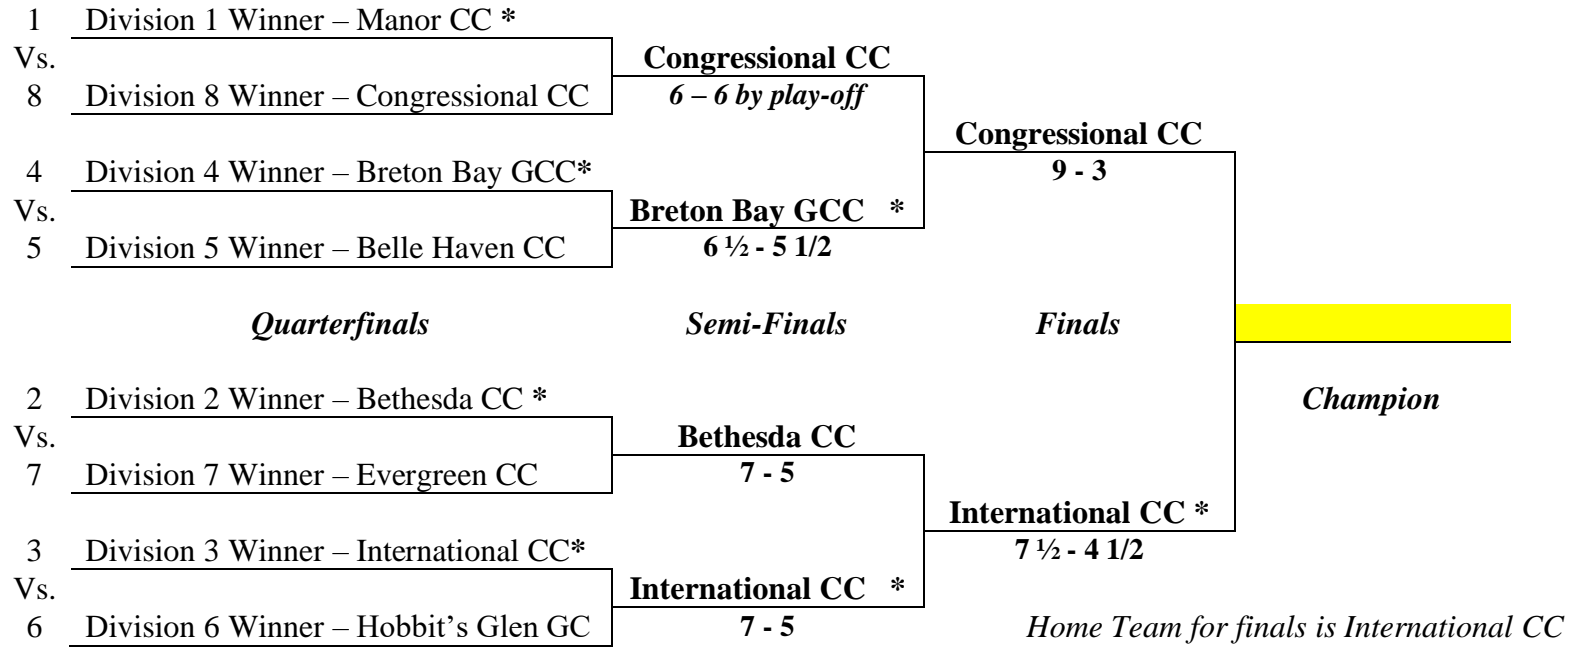

asterisk (*) indicates Home Team - playoff site, if required.

Championship Ladder - Single Elimination Rounds

Sunday, April 25

Saturday, May 8

Sunday, May 9

Home Team for finals is International CC

*Asterik * = home team*