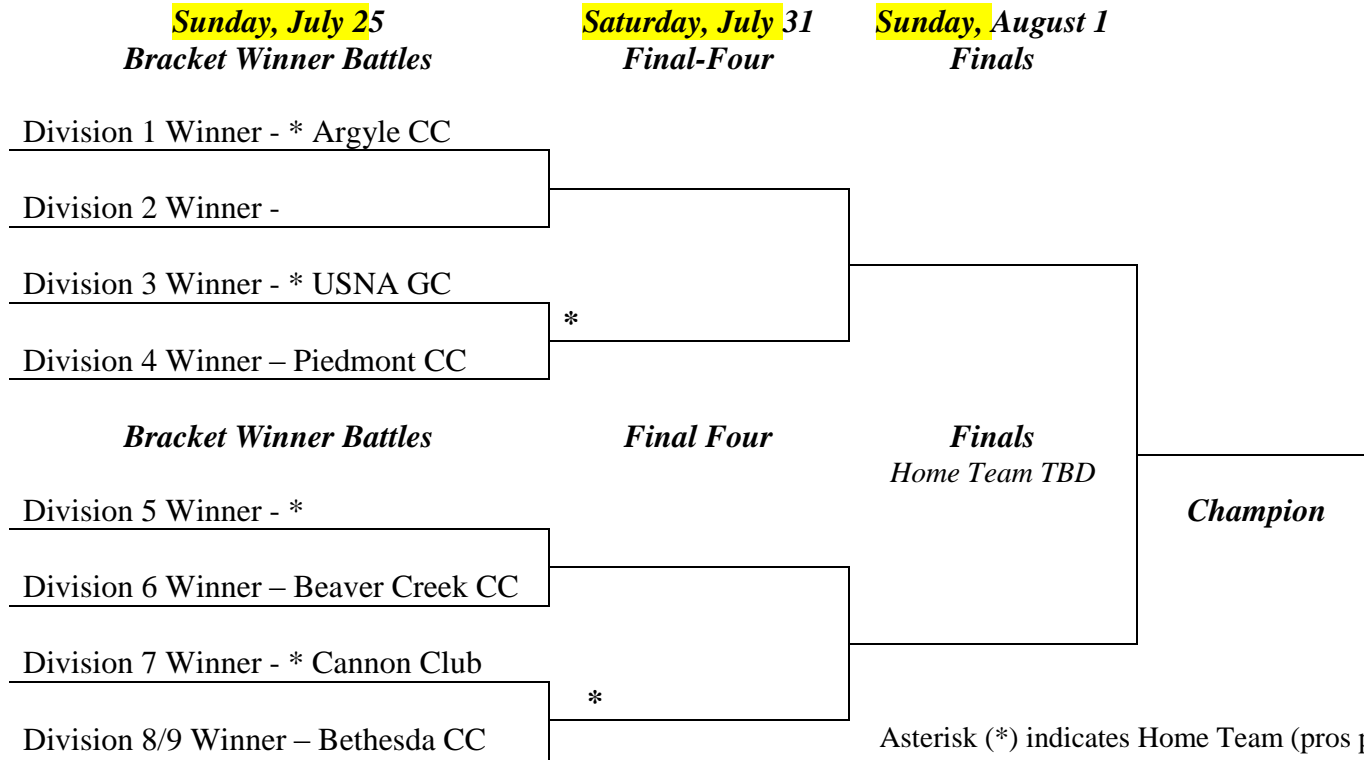

Division 9 – Winner - Crofton			
Round 1 Sat, Jul 10	Crofton CC *	Vs		Bye	Sunday July 18 – Make-Up date and Match between Division 8 and Division 9 winners. By coin toss, Division 9 winner will be the home team for the match between Division 8 & 9 winners. That winner – Bethesda CC - secures the number 8 slot below. Bethesda CC 11 ½ - 6 ½ Corfton CC
	Univ of Md GC * 12	Vs	6	CC Fairfax	
Round 2 Sun, Jul 11	Crofton CC 15	Vs	3	CC Fairfax *	
	Univ of Md GC	Vs		Bye *	
Round 3 Sat, Jul 17	Crofton CC * 12 1/2	Vs	5 1/2	Univ of Md GC	
	CC Fairfax *	Vs		Bye	

2021 Championship Ladder - Single Elimination Rounds

Asterisk (*) indicates Home Team (pros play at home team course - is also playoff site, if required).